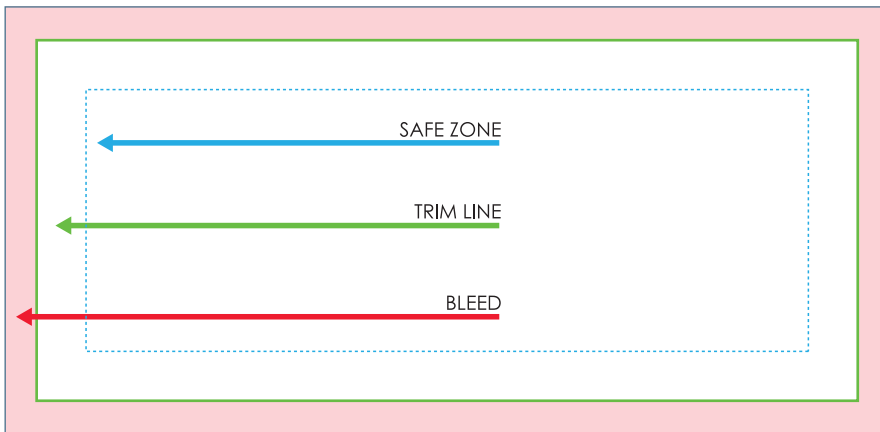

# PRE-CUT STICKERS

## RECTANGLE

34mm x 15mm

 TRIM SIZE: 34mm x 15mm

 BLEED: 40mm x 21mm

 SAFE PRINT AREA: 30mm x 11mm

## STICKERS WHEN PRINTED (EXAMPLE):

Sheet capacity will vary due to sticker size.