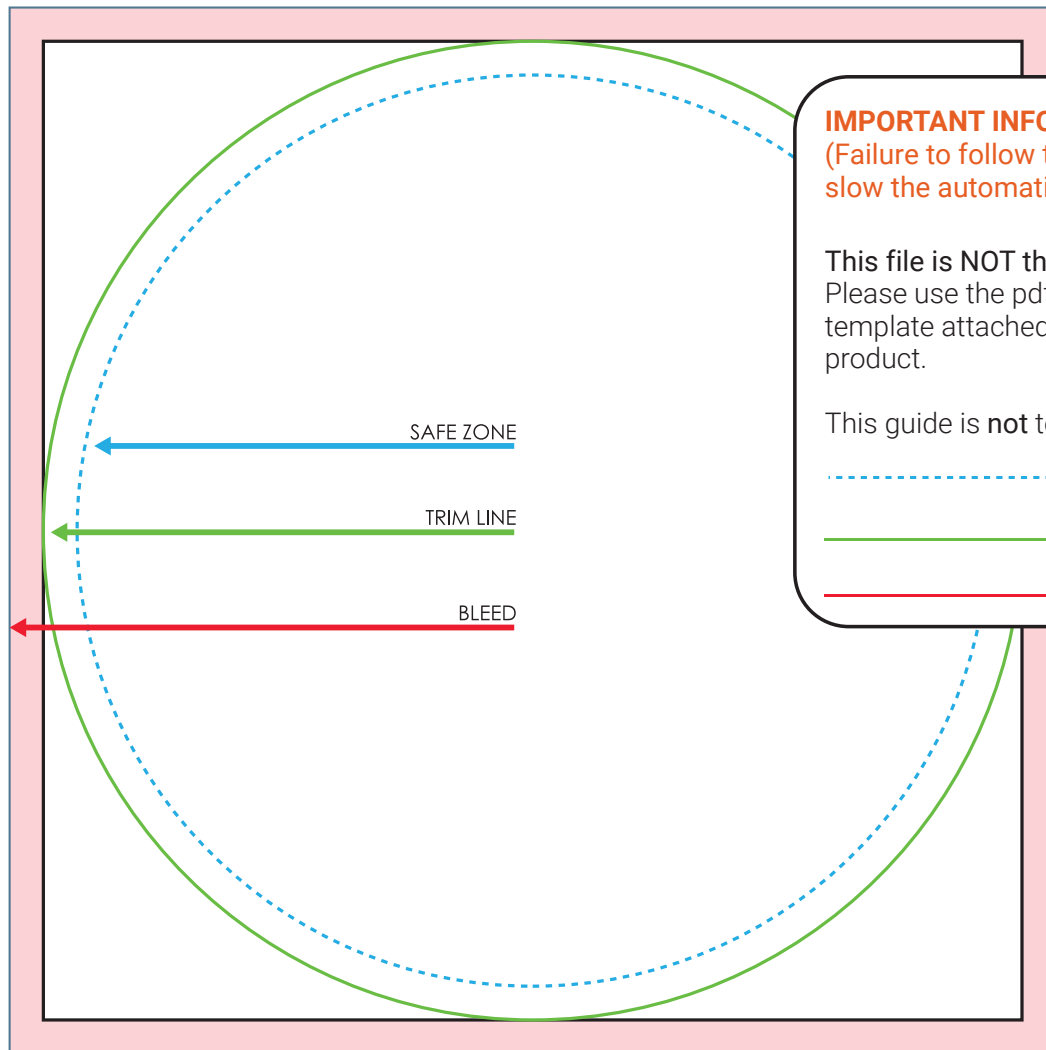

PRE-CUT STICKERS - CIRCLE

32mm x 32mm

 TRIM SIZE: 32mm x 32mm

 BLEED: 38mm x 38mm

 SAFE PRINT AREA: 27mm x 27mm

 ARTBOARD: 32mm x 32mm

IMPORTANT INFORMATION

(Failure to follow these instructions will slow the automatic processing of your job)

This file is **NOT** the design template. Please use the pdf or Adobe Illustrator file template attached next to your chosen product.

This guide is **not** to scale

STICKERS WHEN PRINTED (EXAMPLE):
Sheet capacity will vary due to sticker size.