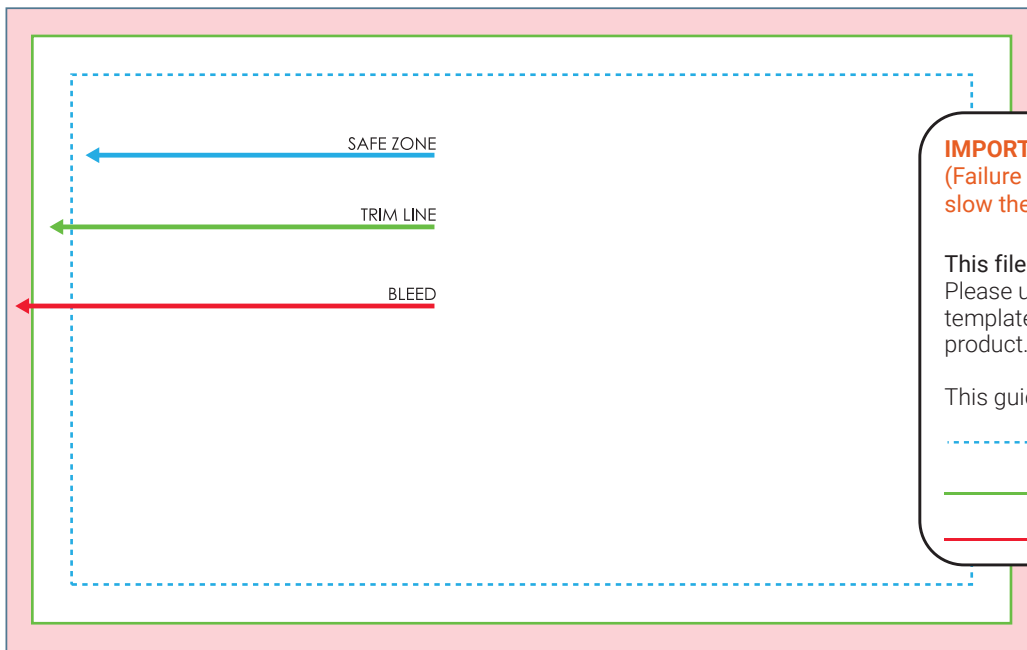

# BUSINESS CARDS

90mm x 55mm (Landscape)

55mm x 90mm (Portrait)

 TRIM SIZE: 90mmx 55mm

 BLEED: 96mm x 61mm

 SAFE PRINT AREA: 80mm x 45mm

**IMPORTANT INFORMATION**  
(Failure to follow these instructions will slow the automatic processing of your job)